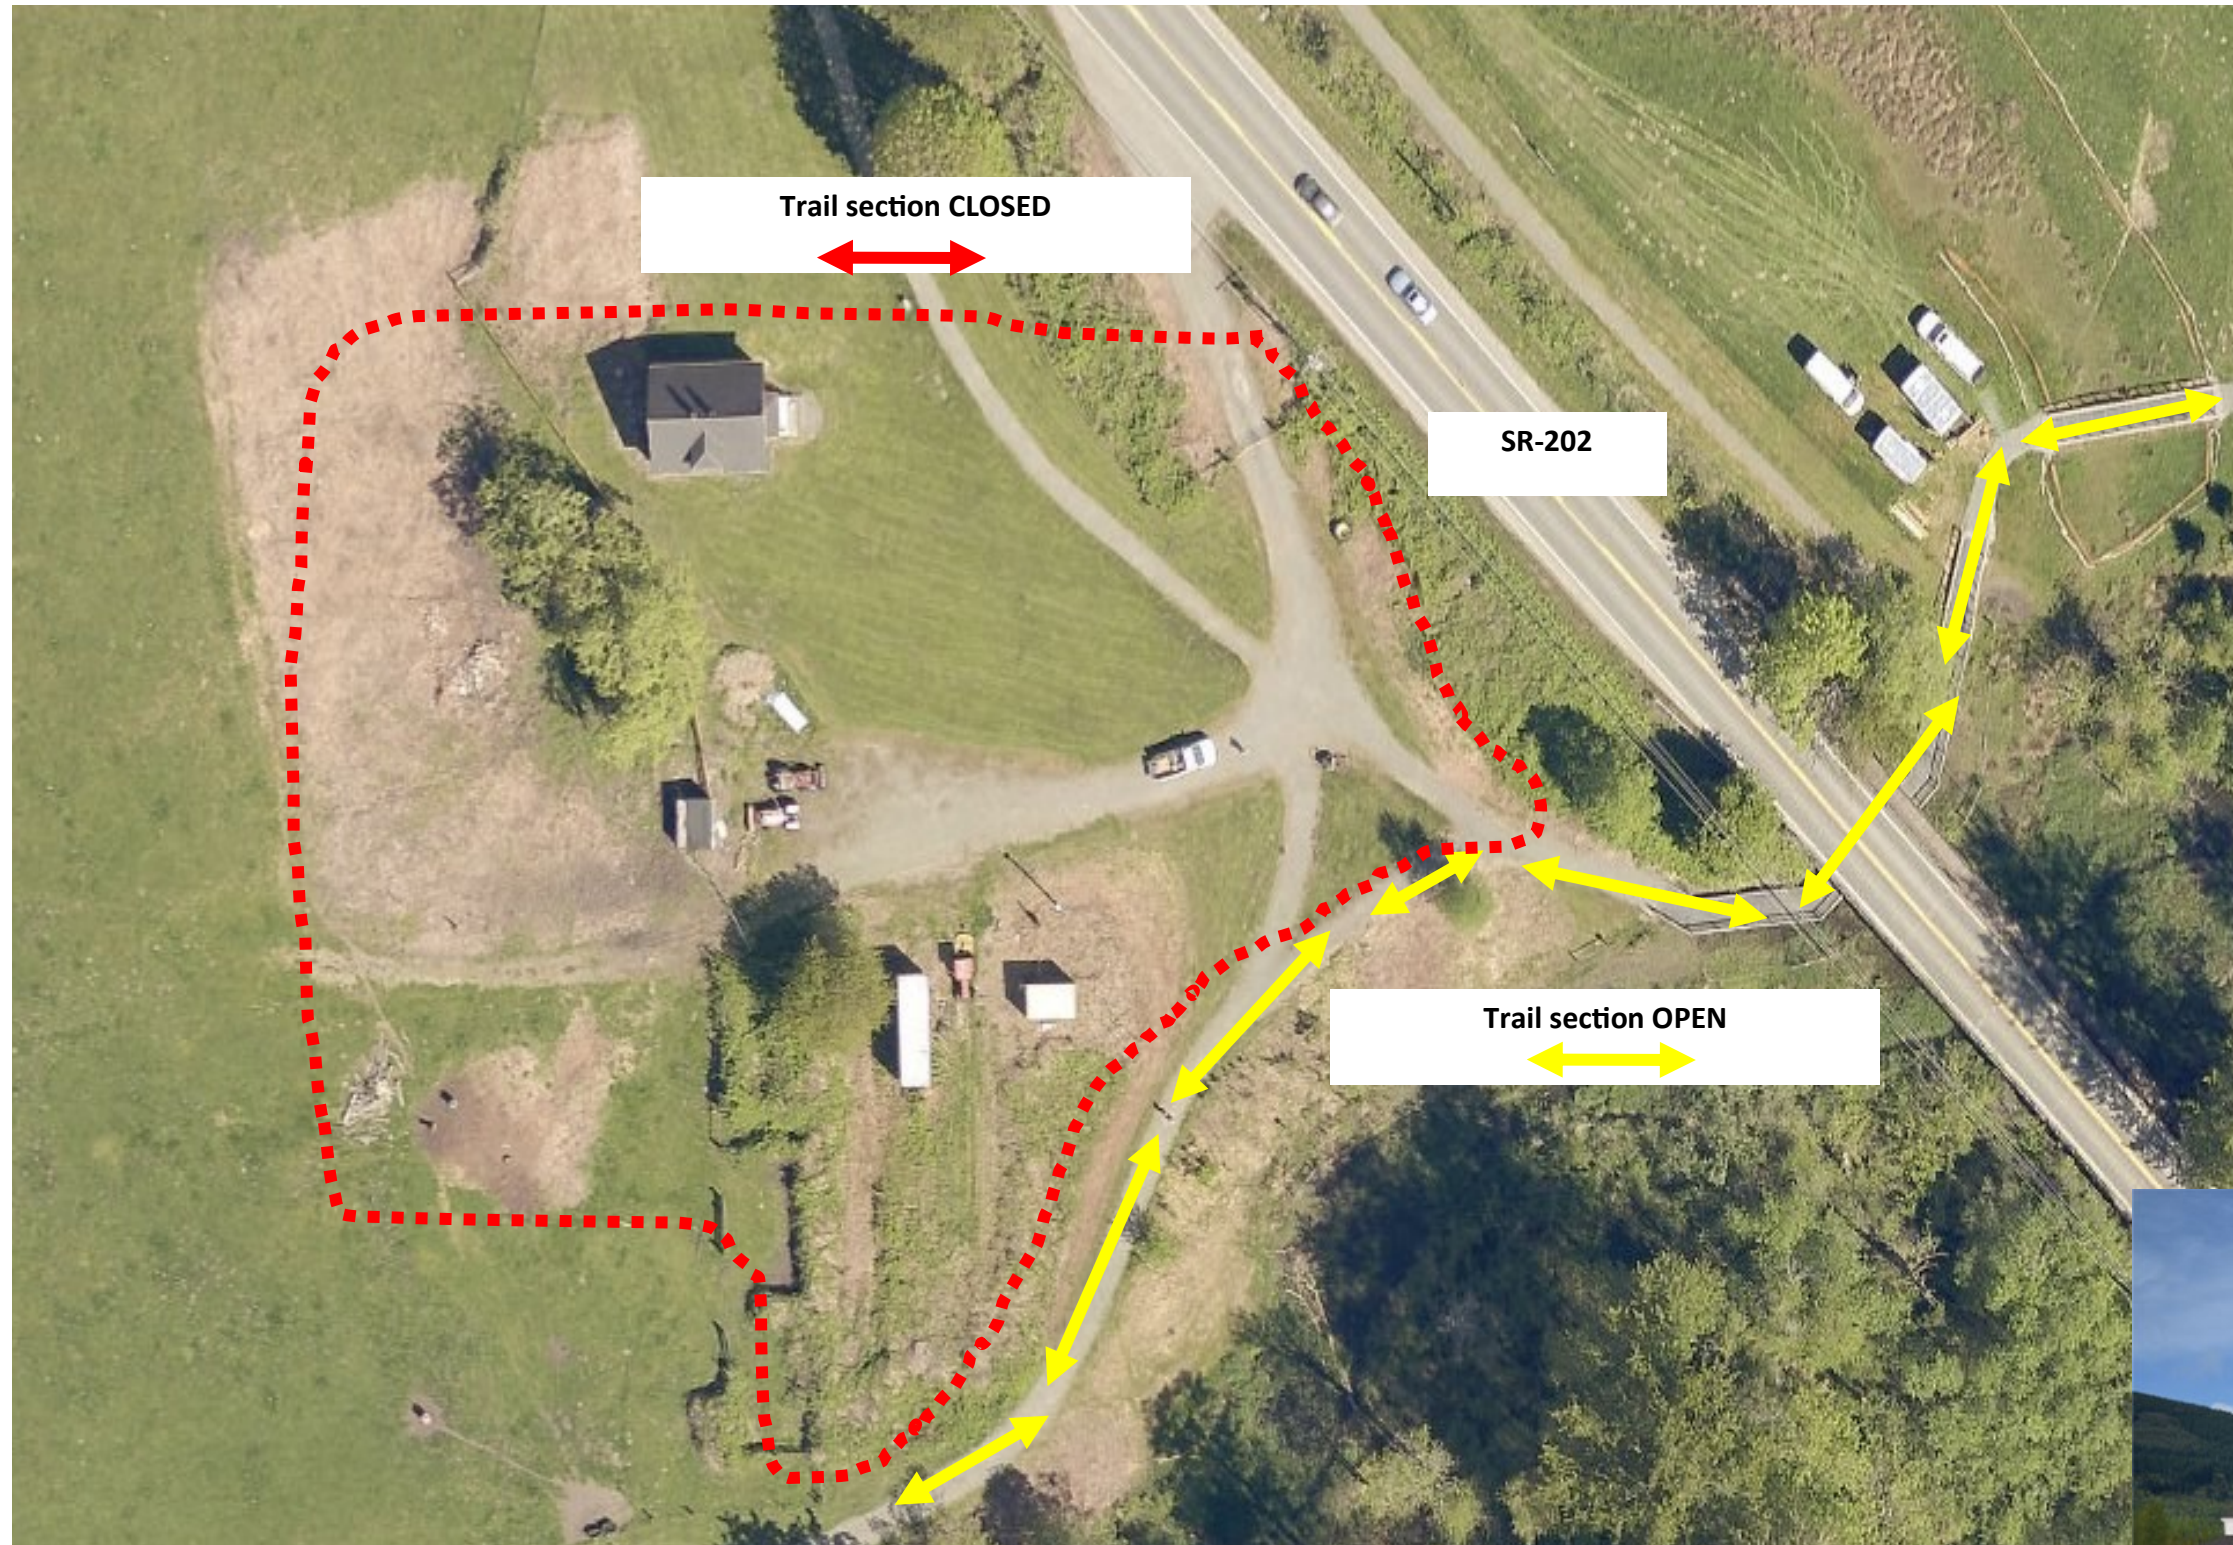

# Temporary Trail CLOSURE Due to Construction Activity

### *What's happening here?*

The loop trail near the Farmhouse is temporary closed due to construction activity to build a barn, parking area and realigning the ingress/egress. There is no detour available when livestock is on the fields.