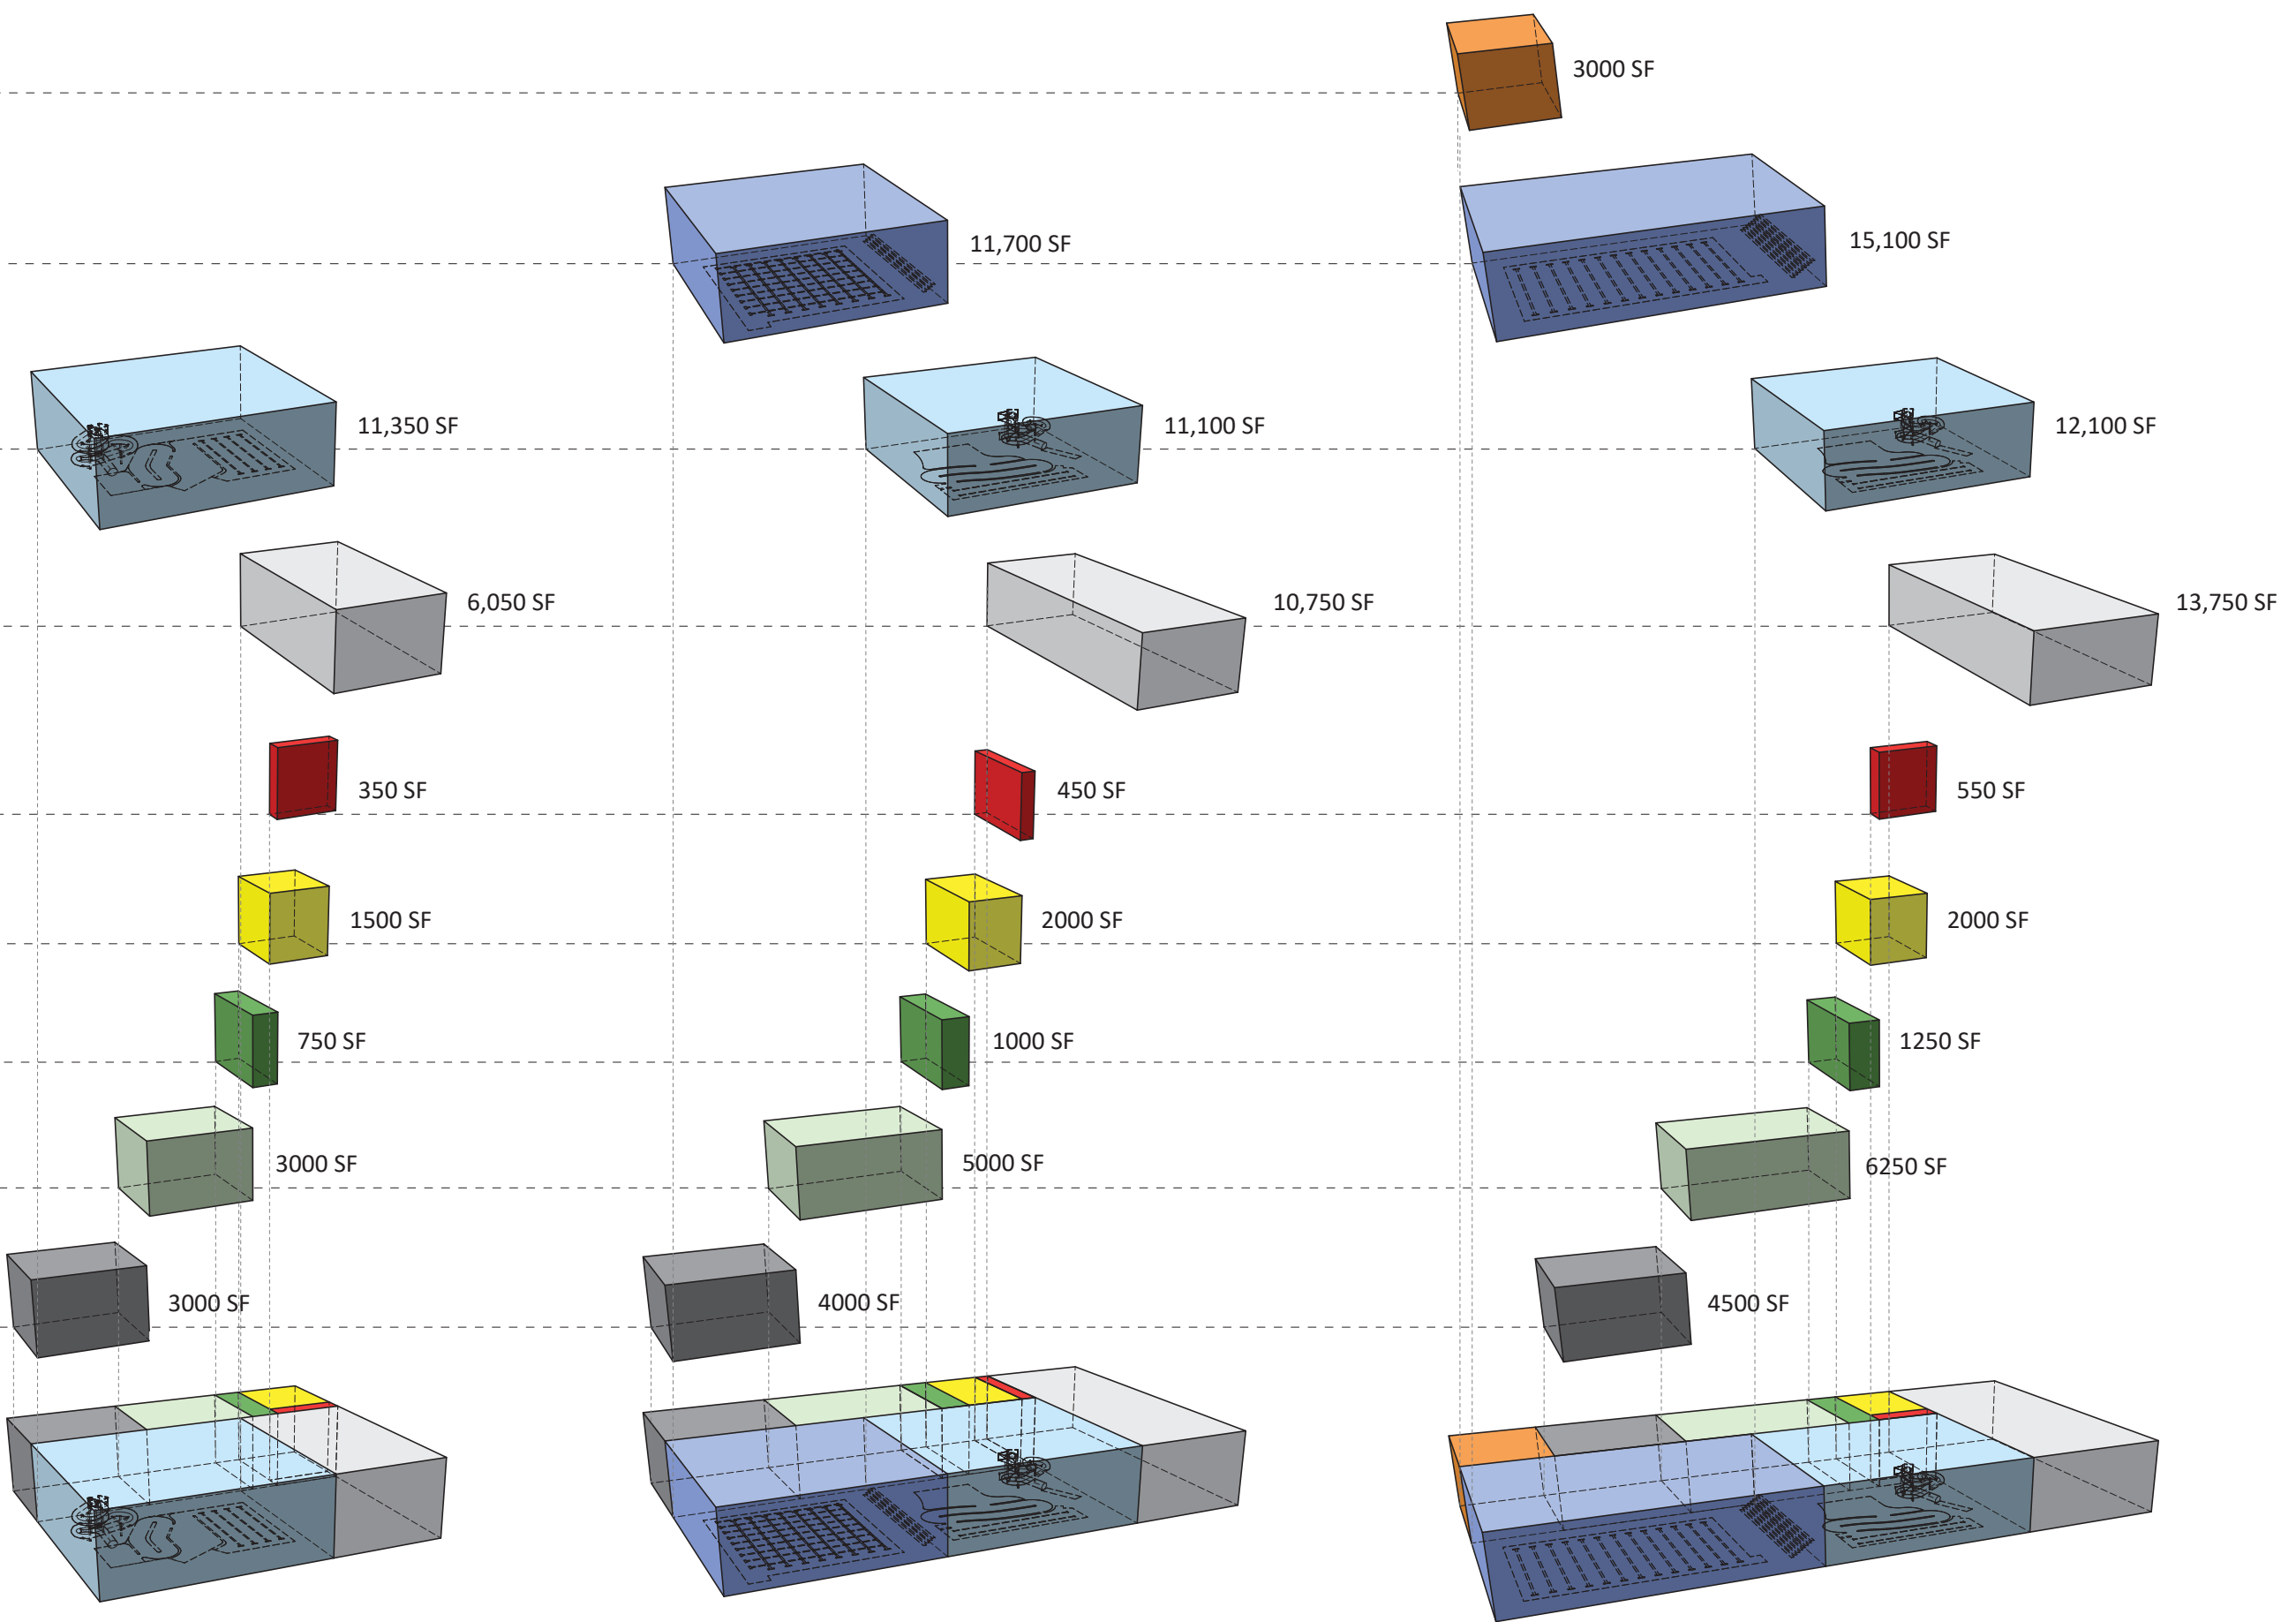

-Dry side multi-occupant restrooms

Locker Rooms

-Separate men's, women's & family / universal
-Additional self-contained single occupant / family private changing rooms with showers

Support

-Wet / dry storage
-Pool mechanical room
-Building mechanical room

Outdoor Splash Pad

-Included in each option / not shown

Facility Options:

 **OPTION 1 - 26,000 SF**
(\$19-\$21M)
FUNDED BY SI VIEW

 **OPTION 2 - 46,000 SF**
(\$35-\$37M)
SI VIEW + 1 PARTNER

 **OPTION 3 - 58,500 SF**
(\$43-\$45M)
SI VIEW + 2 PARTNERS