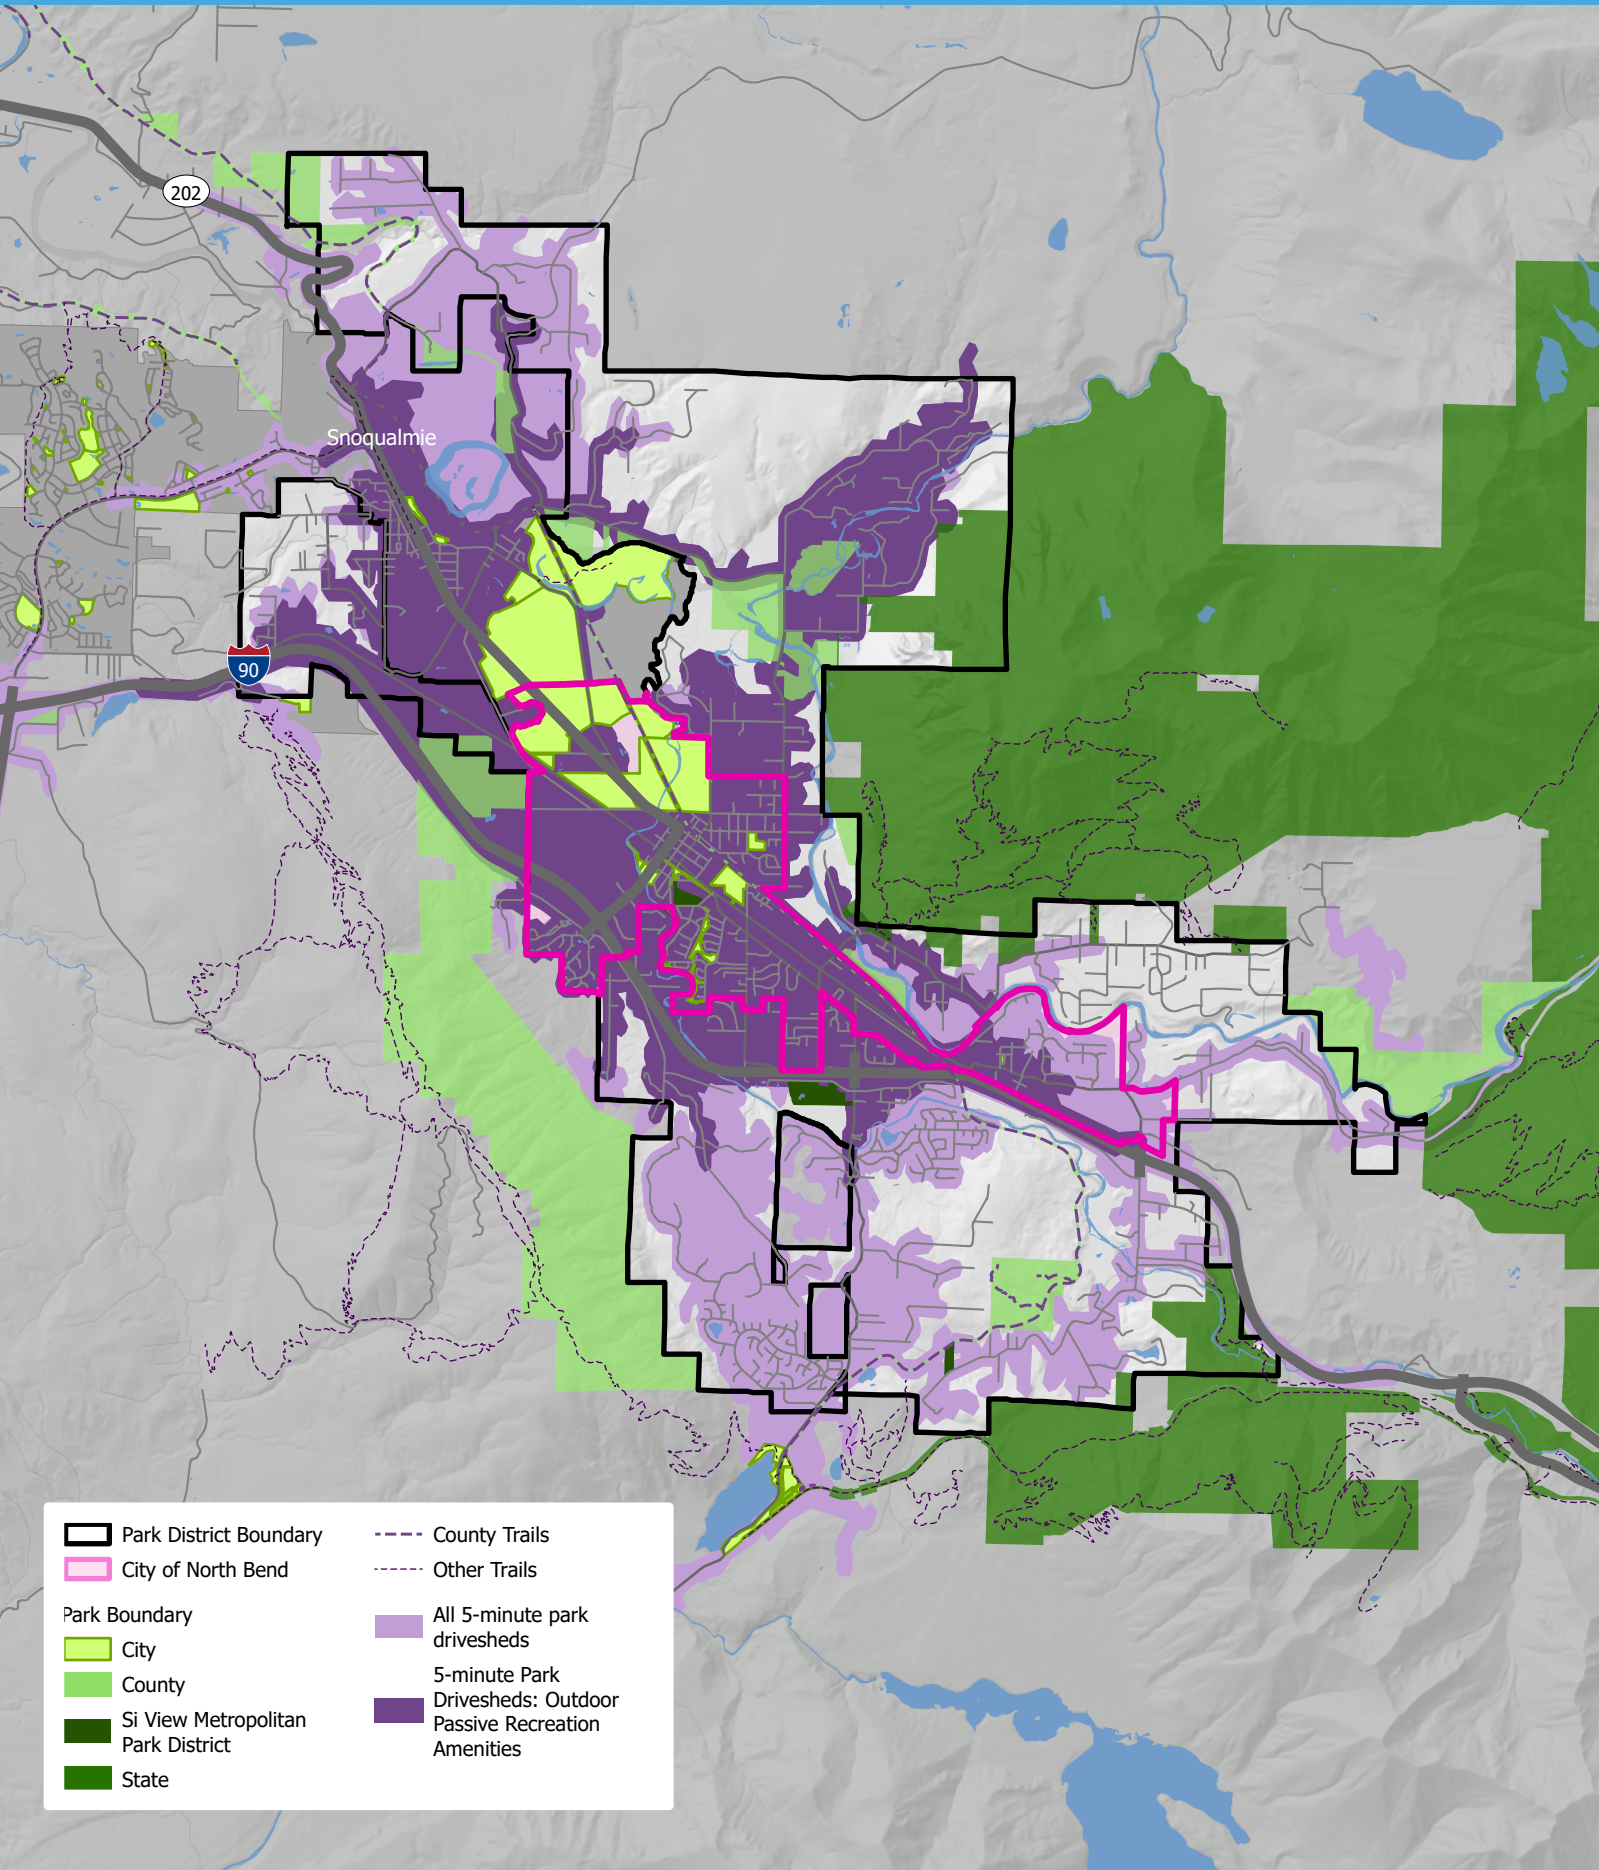

 Park District Boundary	 County Trails
 City of North Bend	 Other Trails
Park Boundary	 All 5-minute park drivesheds
 City	 5-minute Park Drivesheds: Indoor Recreation Amenities
 County	
 Si View Metropolitan Park District	
 State	

File Path: K:\Projects\2024\24-08128-000\Pro\GIS_Working\SI_View_Base_Map.aprx/Service_Areas
 Date: 6/6/2025
 Author: Schmidt

Park District Boundary	County Trails
City of North Bend	Other Trails
Park Boundary	All 5-minute park drivesheds
City	5-minute Park Drivesheds: Outdoor Active Recreation Amenities
County	
Si View Metropolitan Park District	
State	

File Path: K:\Projects\2024\24-08128-000\Pro\GIS_Working\SI_View_Base_Map.aprx/Service_Areas
 Date: 6/6/2025
 Author: Schmidt

 Park District Boundary	 County Trails
 City of North Bend	 Other Trails
Park Boundary	 All 5-minute park drivesheds
 City	 5-minute Park Drivesheds: Outdoor Passive Recreation Amenities
 County	
 Si View Metropolitan Park District	
 State	

File Path: K:\Projects\2024\24-08128-000\Pro\GIS_Working\SI_View_Base_Map.aprx/Service_Areas
 Date: 6/6/2025
 Author: Schmidt