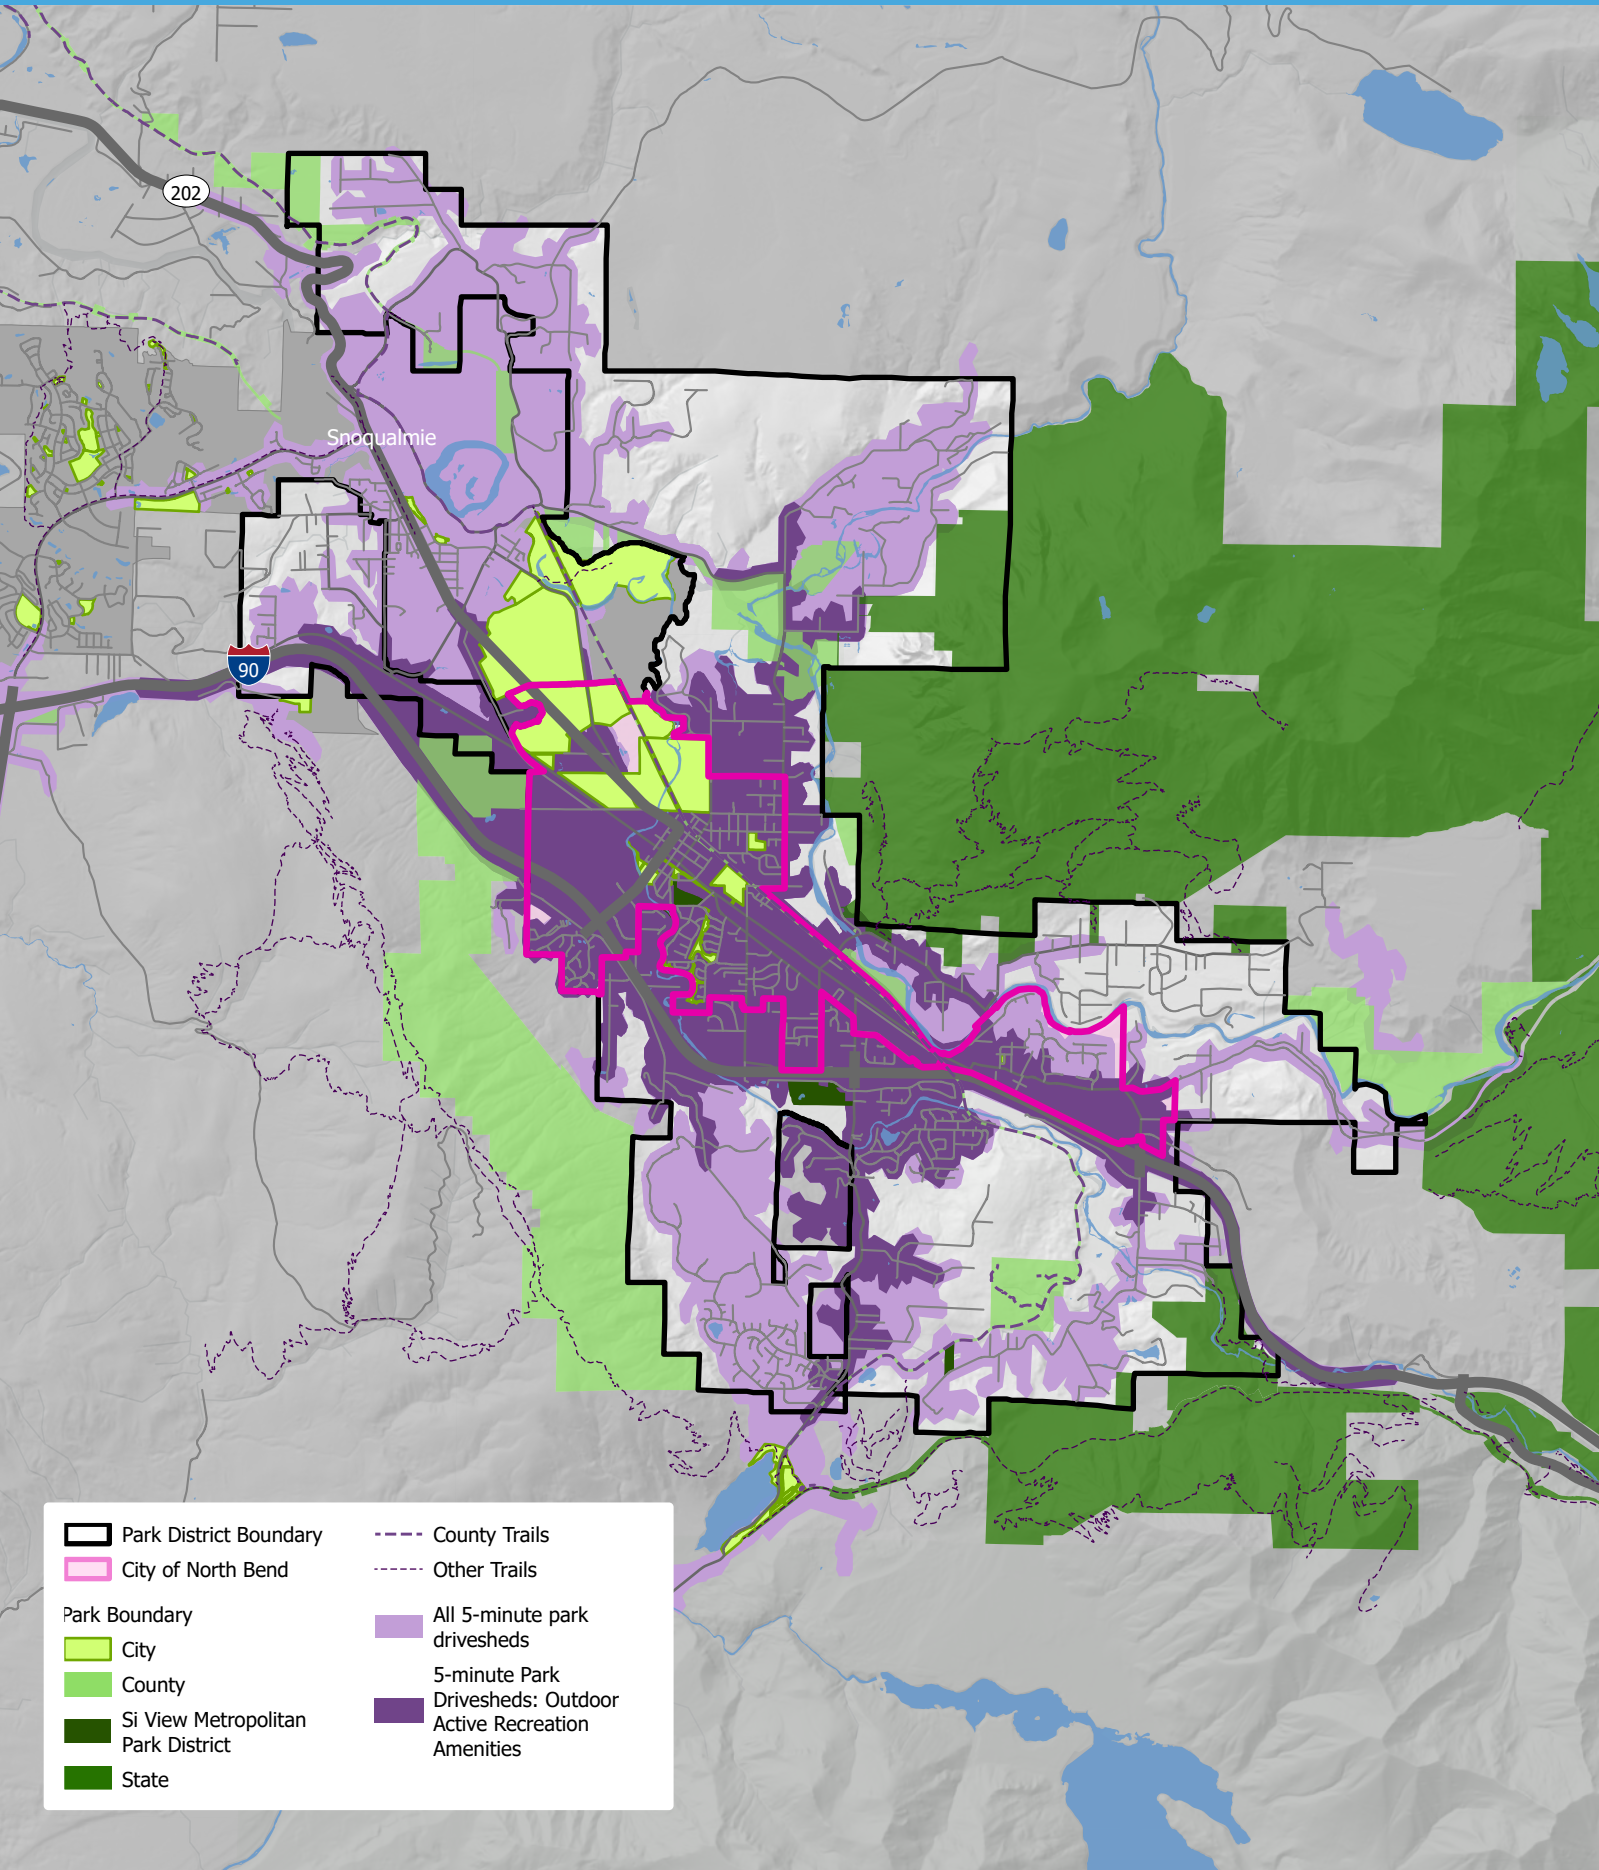

 Park District Boundary	 County Trails
 City of North Bend	 Other Trails
Park Boundary	 All 5-minute park drivesheds
 City	 5-minute Park Drivesheds: Indoor Recreation Amenities
 County	
 Si View Metropolitan Park District	
 State	

File Path: K:\Projects\2024\24-08128-000\Pro\GIS_Working\SI_View_Base_Map.aprx/Service_Areas
 Date: 6/6/2025
 Author: Schmidt

Park District Boundary	County Trails
City of North Bend	Other Trails
Park Boundary	All 5-minute park drivesheds
City	5-minute Park Drivesheds: Outdoor Active Recreation Amenities
County	
Si View Metropolitan Park District	
State	

File Path: K:\Projects\2024\24-08128-000\Pro\GIS_Working\SI_View_Base_Map.aprx/Service_Areas
 Date: 6/6/2025
 Author: Schmidt

 Park District Boundary	 County Trails
 City of North Bend	 Other Trails
Park Boundary	 All 5-minute park drivesheds
 City	 5-minute Park Drivesheds: Outdoor Passive Recreation Amenities
 County	
 Si View Metropolitan Park District	
 State	

File Path: K:\Projects\2024\24-08128-000\Pro\GIS_Working\SI_View_Base_Map.aprx/Service_Areas
 Date: 6/6/2025
 Author: Schmidt