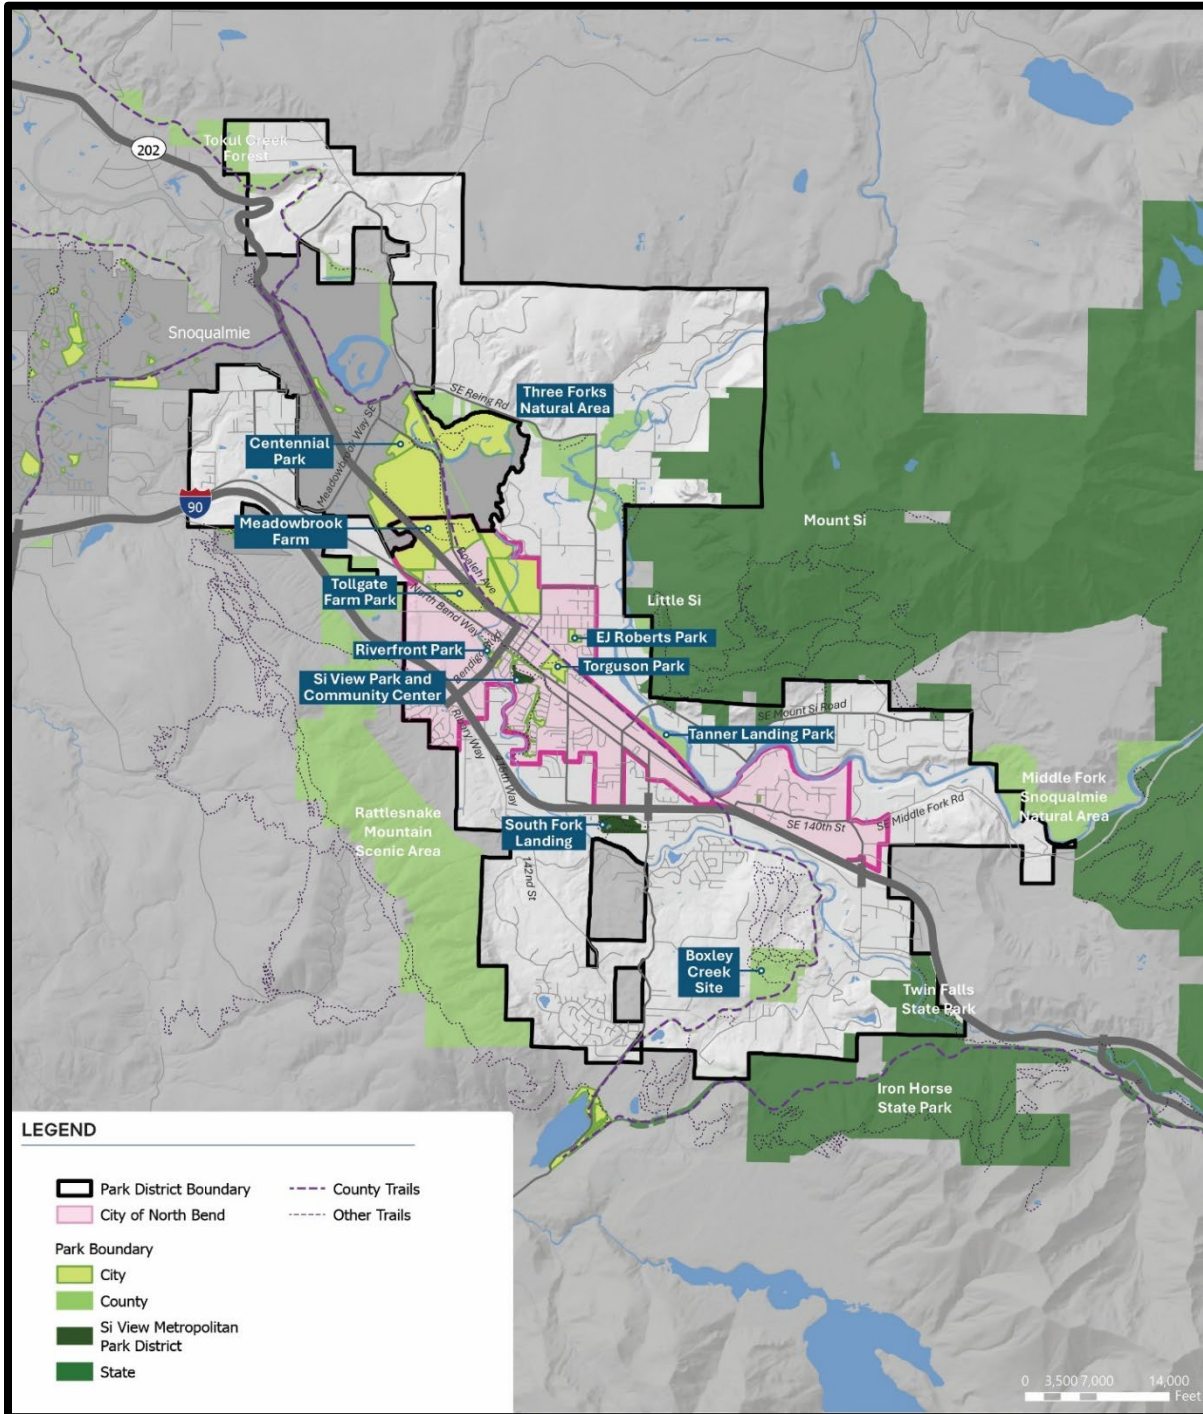

Chapter 3 - System Analysis

The Si View Metro Parks system contains seven parks ranging from less than 10 acres up to over 400 acres (**Figure 31**). However, given the nature of Si View Metro Parks, there are other public parks and open spaces that serve the area. The City of North Bend, Seattle Public Utilities, King County, and other state lands are all easily available to district residents. Additionally, the district boasts a good network of regional and backcountry trails, with future connector points already identified (**Figure 32**).

Figure 31: Si View Metro Parks System

Figure 32: Si View Metro Parks Trail System