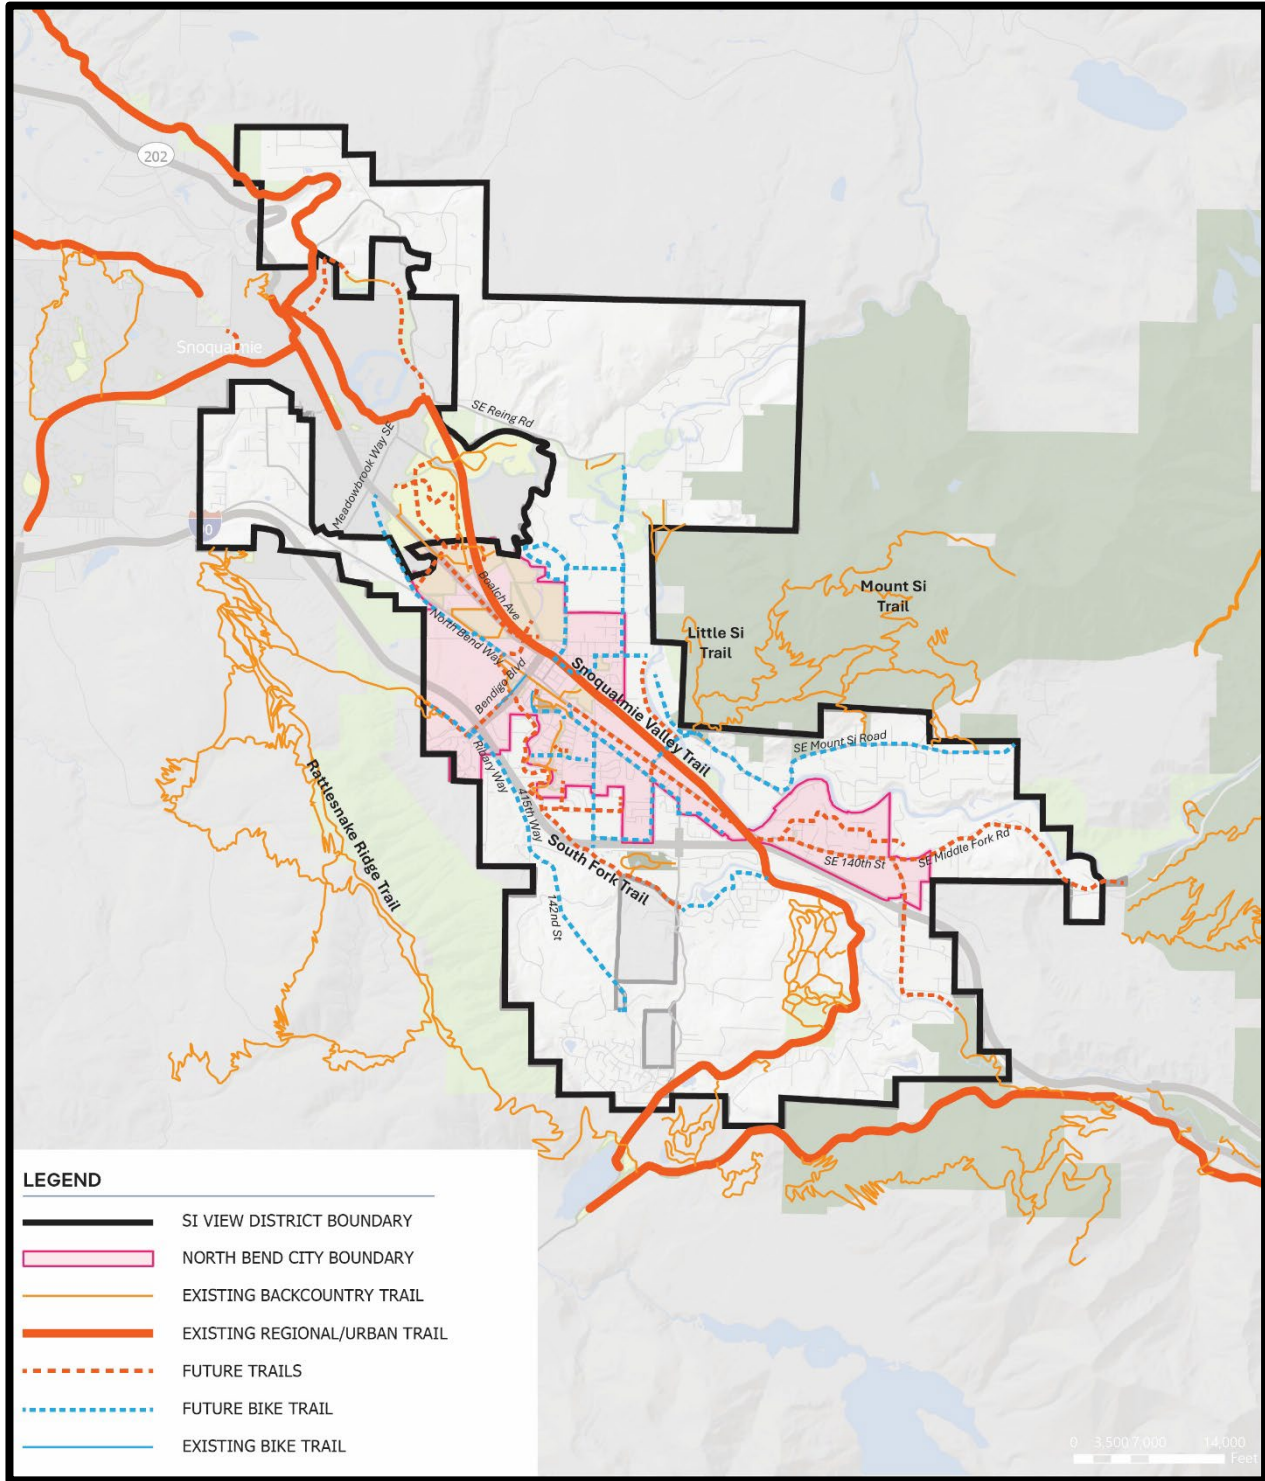

Chapter 3 - System Analysis

The Si View Metro Parks system contains seven parks ranging from less than 10 acres up to over 400 acres (**Figure 31**). However, given the nature of Si View Metro Parks, there are other public parks and open spaces that serve the area. The City of North Bend, Seattle Public Utilities, King County, and other state lands are all easily available to district residents. Additionally, the district boasts a good network of regional and backcountry trails, with future connector points already identified (**Figure 32**).

Figure 31: Si View Metro Parks System

Figure 32: Si View Metro Parks Trail System