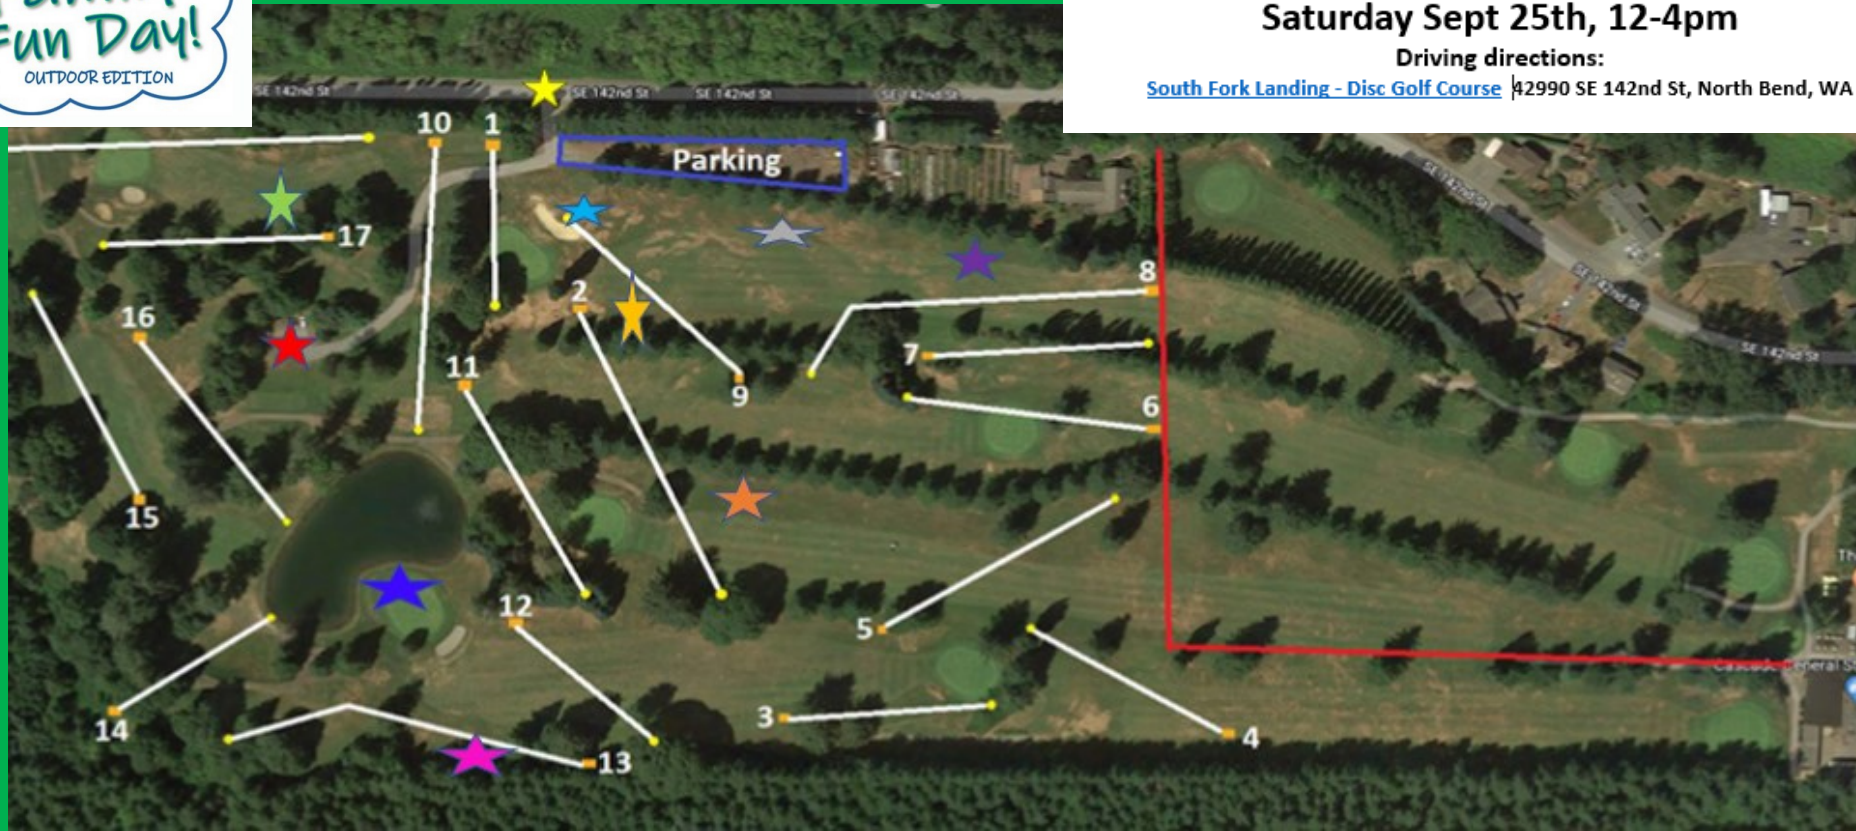

Discover South Fork Landing
Saturday Sept 25th, 12-4pm
 Driving directions:
[South Fork Landing - Disc Golf Course](#) | 2990 SE 142nd St, North Bend, WA

ACTIVITY STATIONS

- Station 1 – Light Blue star: Try disc golf
- Station 2 – Green star: 10 essentials checklist
- Station 3 – Red star: Leave No Trace principles
- Station 4 – Gold star: Tent set up with Jill
- Station 5 – Gray star: What to wear & how to pack a day bag with Zach
- Station 6 – Purple star: Recreating with dogs
- Station 7 – Orange star: What is Geocaching?!
- Station 8 – Dark Blue star: Welcome to the pond
- Station 9 – Pink star: River trail exploration

www.siviewpark.org / 425-831-1900