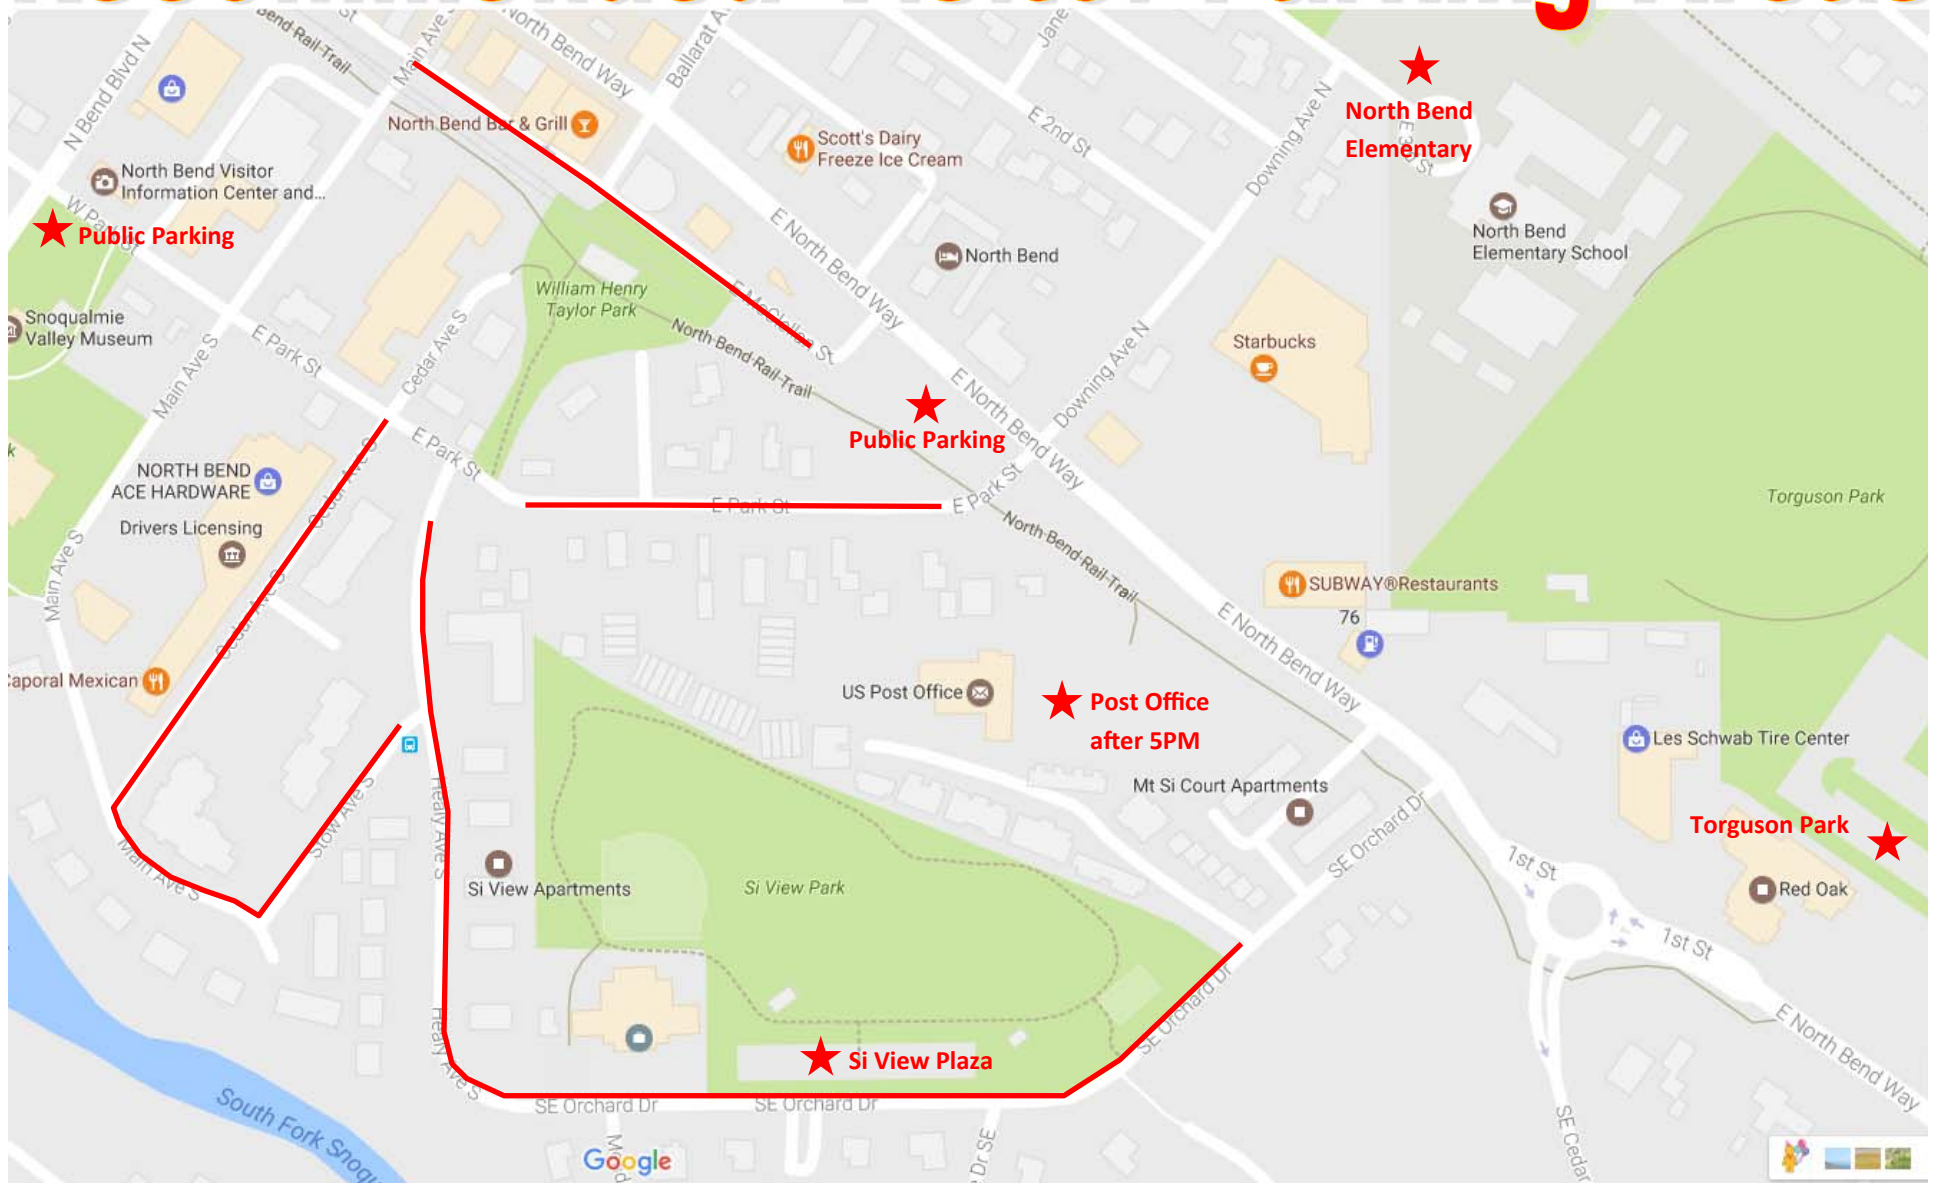

Recommended Visitor Parking Areas

Parking at the Si View Plaza is limited during peak times. There are several parking options within a short walk, along the nearby streets (marked in red) or in public lots (marked with stars). Please do observe all reserved and no parking zone signs. Drive slowly - watch out for children at play, pedestrians and bicycles. Please respect private property and do not park on landscaped lawns, block driveways, mailboxes or emergency vehicle turnarounds.

Don't see a parking spot? Check the Si View parking plaza – due to in and out traffic, parking spaces free up throughout the day!

Distance from Post Office to park is 0.25 miles; Public Parking by Rio Bravo 0.35 miles; Torguson Park 0.35 miles; Public Parking by Museum 0.37 miles;

North Bend Elementary School 0.5 miles.